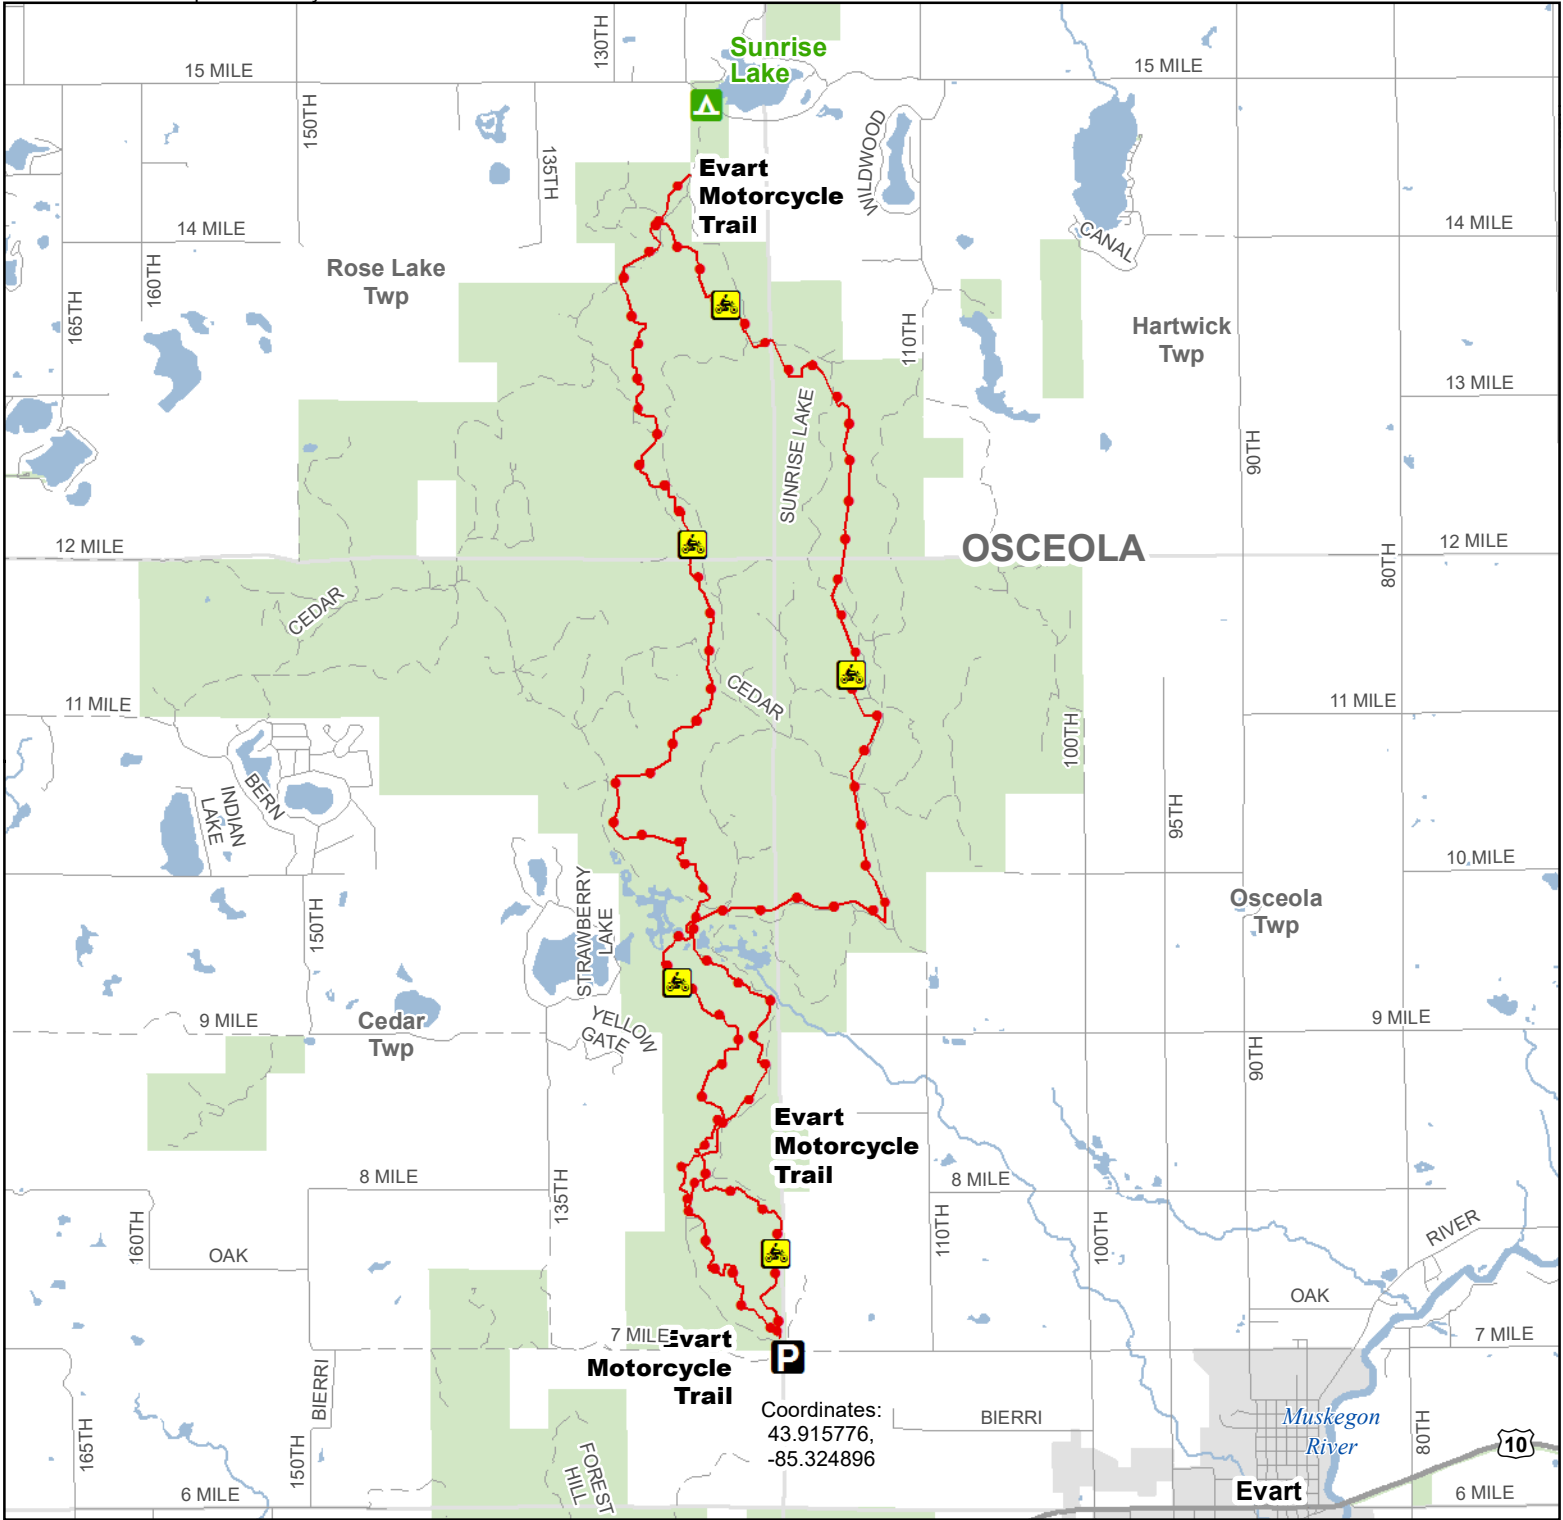

# Evert Motorcycle Trail

## Osceola County, Michigan

Description: Motorcycle trail 22 miles.

ADVISORY: Trails and Routes have two-way traffic.  
DISCLAIMER: Trails shown on this map are an approximate representation of the trail system at the time of publication and may not reflect current ground conditions. **STAY ON SIGNED TRAILS ONLY!**

- State Forest Campground
- Parking Lot
- Motorcycle Trails (DNR License)
- Motorcycle Trail – Motorcycles Only. ORV license and trail permit required.
- Highway
- Paved road
- Gravel or dirt road
- Lake and River
- State Forest Land
- City or Village
- Township
- County